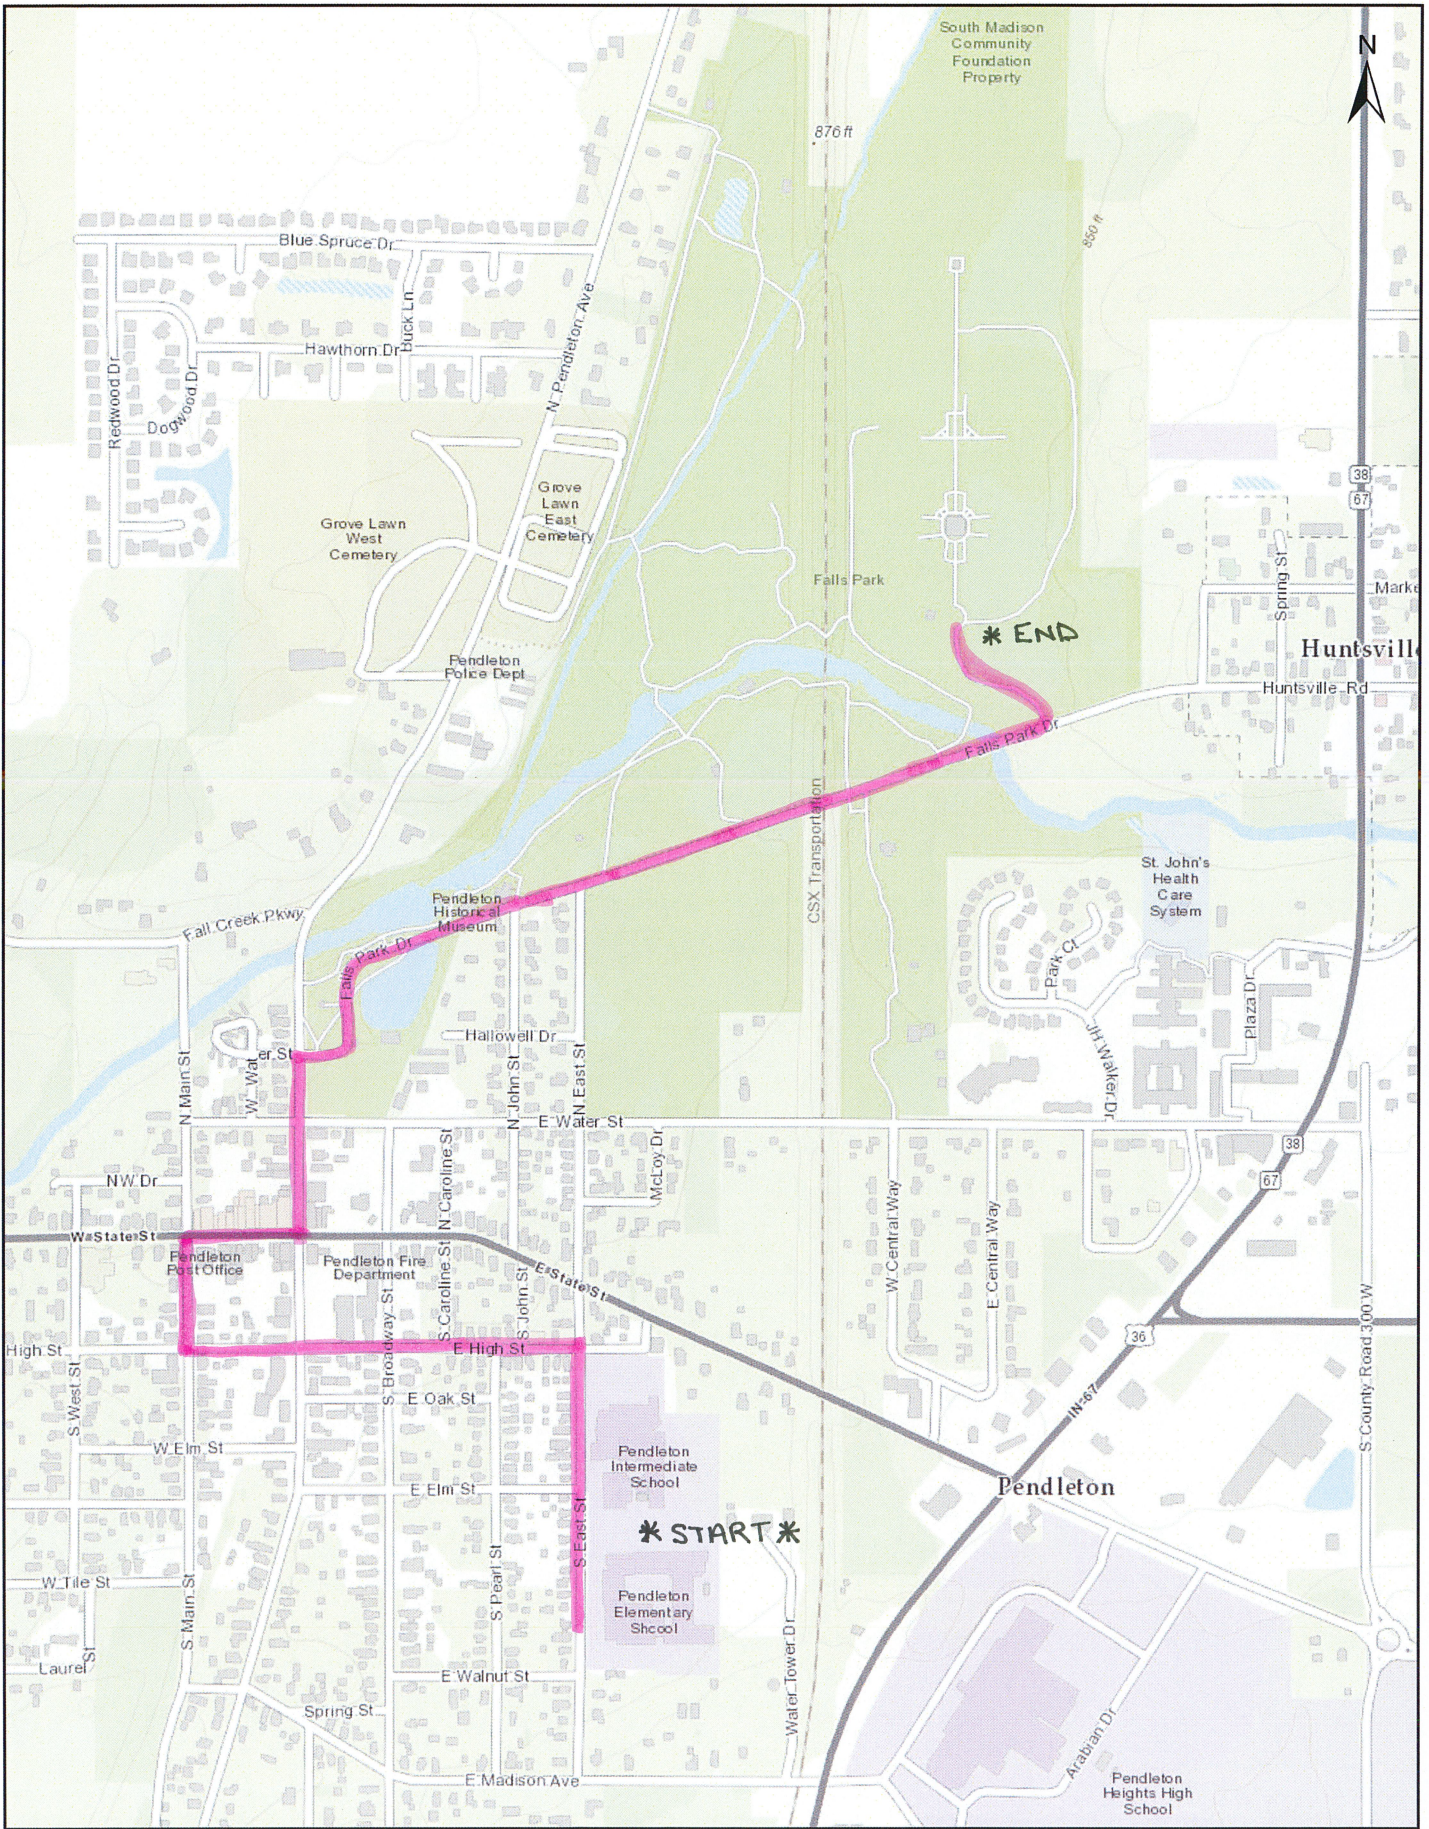

PENDLETON JB BASEBALL PARADE ROUTE

Planning Department
 100 W. State St. - P.O. Box 230
 Pendleton, IN 46064
 (765) 778-8370

Parks Department
 460 Falls Park Dr. - P.O. Box 221
 Pendleton, IN 46064
 (765) 778-2222

PENDLETON JR BASEBALL PARADE ROUTE

WITH CONES

Planning Department
 100 W. State St. - P.O. Box 230
 Pendleton, IN 46064
 (765) 778-8370

Parks Department
 460 Falls Park Dr. - P.O. Box 221
 Pendleton, IN 46064
 (765) 778-2222