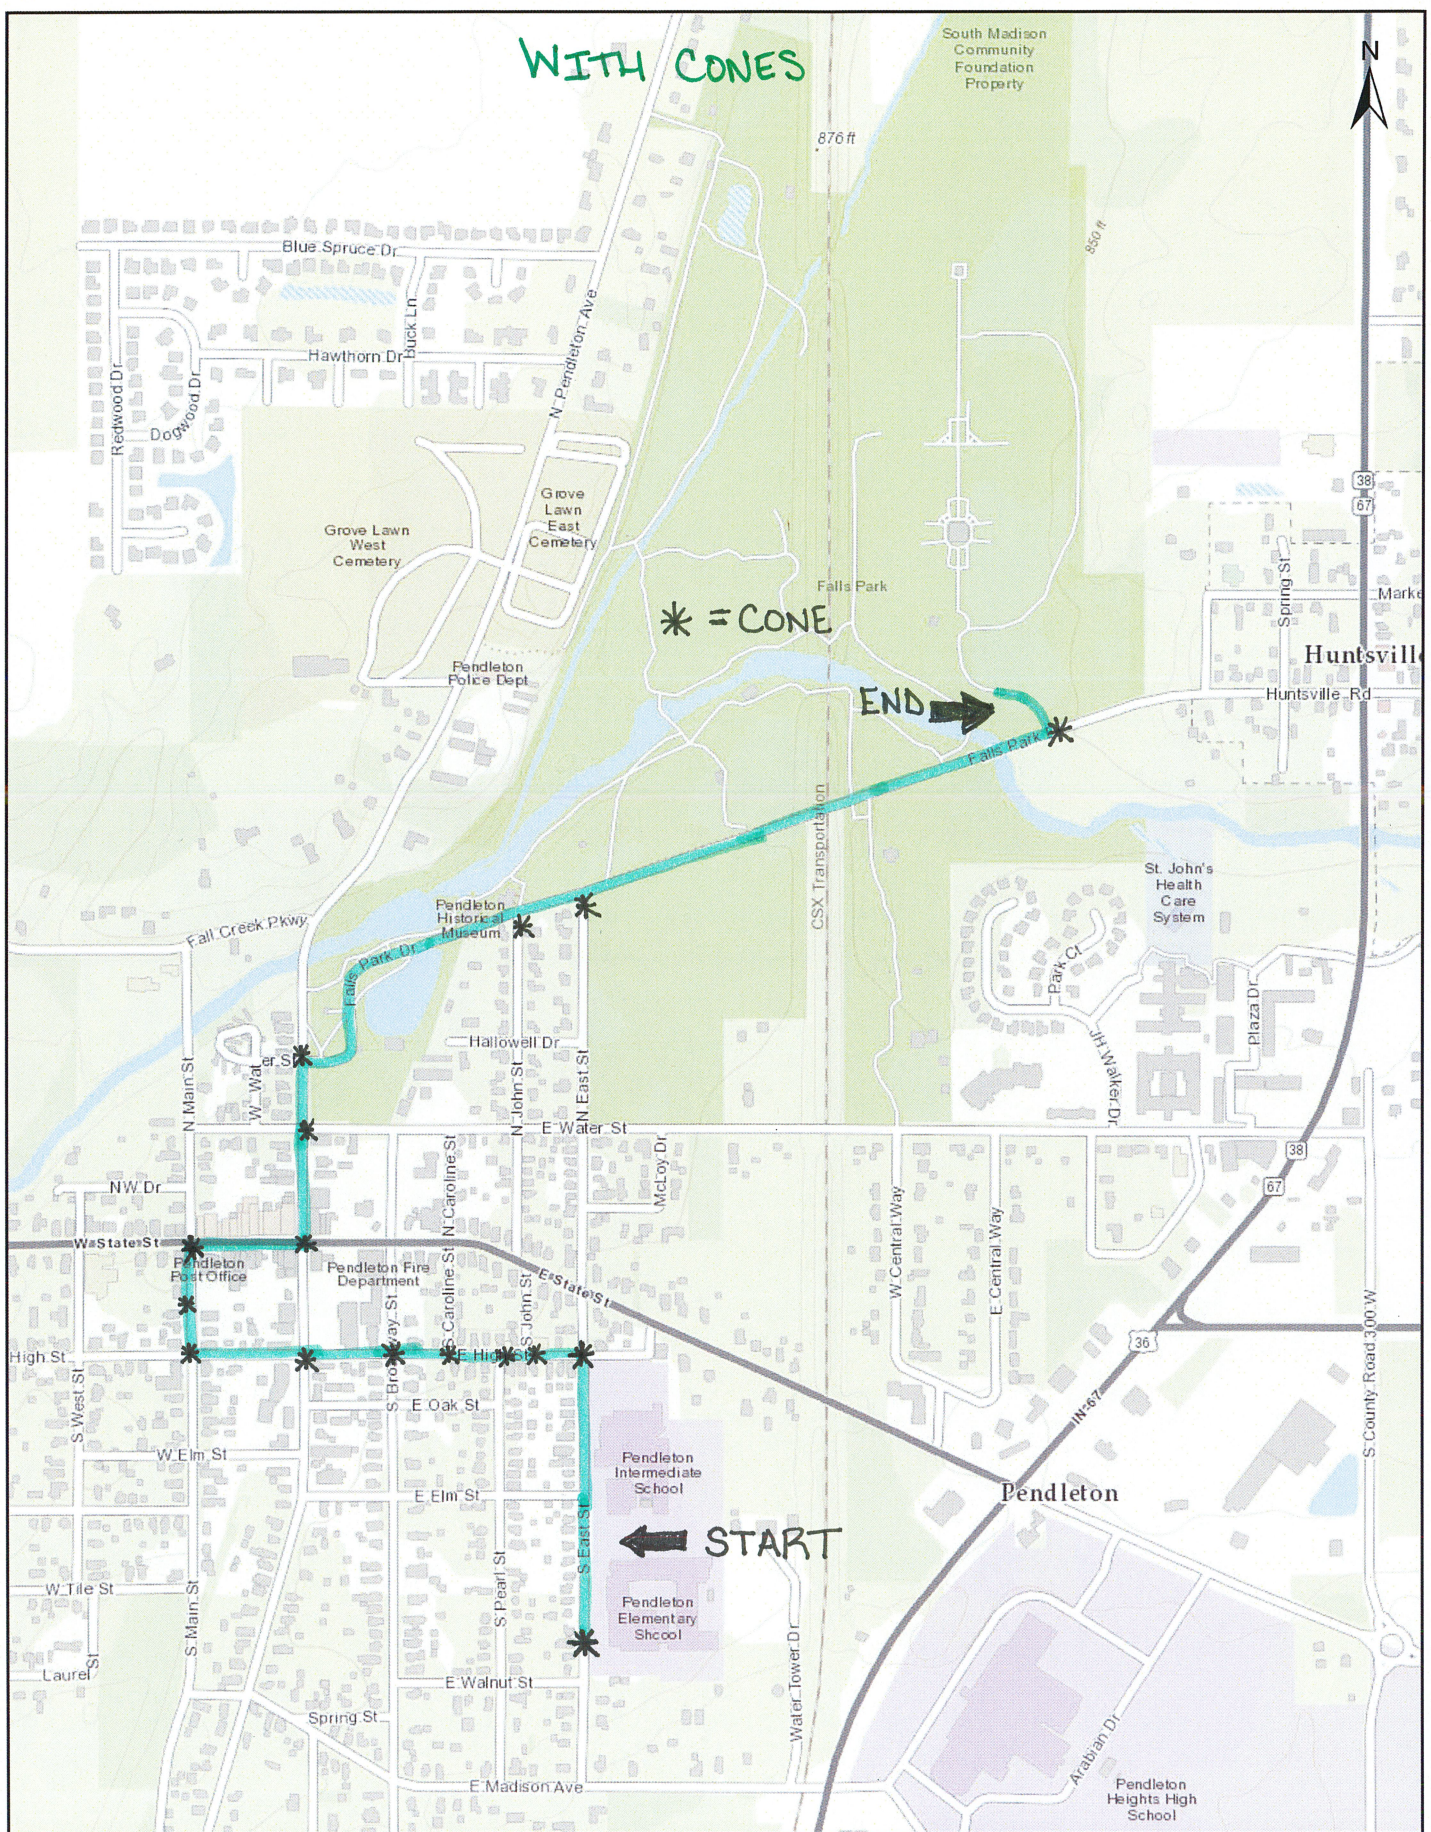

PENDLETON JB BASEBALL PARADE ROUTE

Planning Department
 100 W. State St. - P.O. Box 230
 Pendleton, IN 46064
 (765) 778-8370

Parks Department
 460 Falls Park Dr. - P.O. Box 221
 Pendleton, IN 46064
 (765) 778-2222

PENDLETON JR BASEBALL PARADE ROUTE

WITH CONES

Planning Department
 100 W. State St. - P.O. Box 230
 Pendleton, IN 46064
 (765) 778-8370

Parks Department
 460 Falls Park Dr. - P.O. Box 221
 Pendleton, IN 46064
 (765) 778-2222